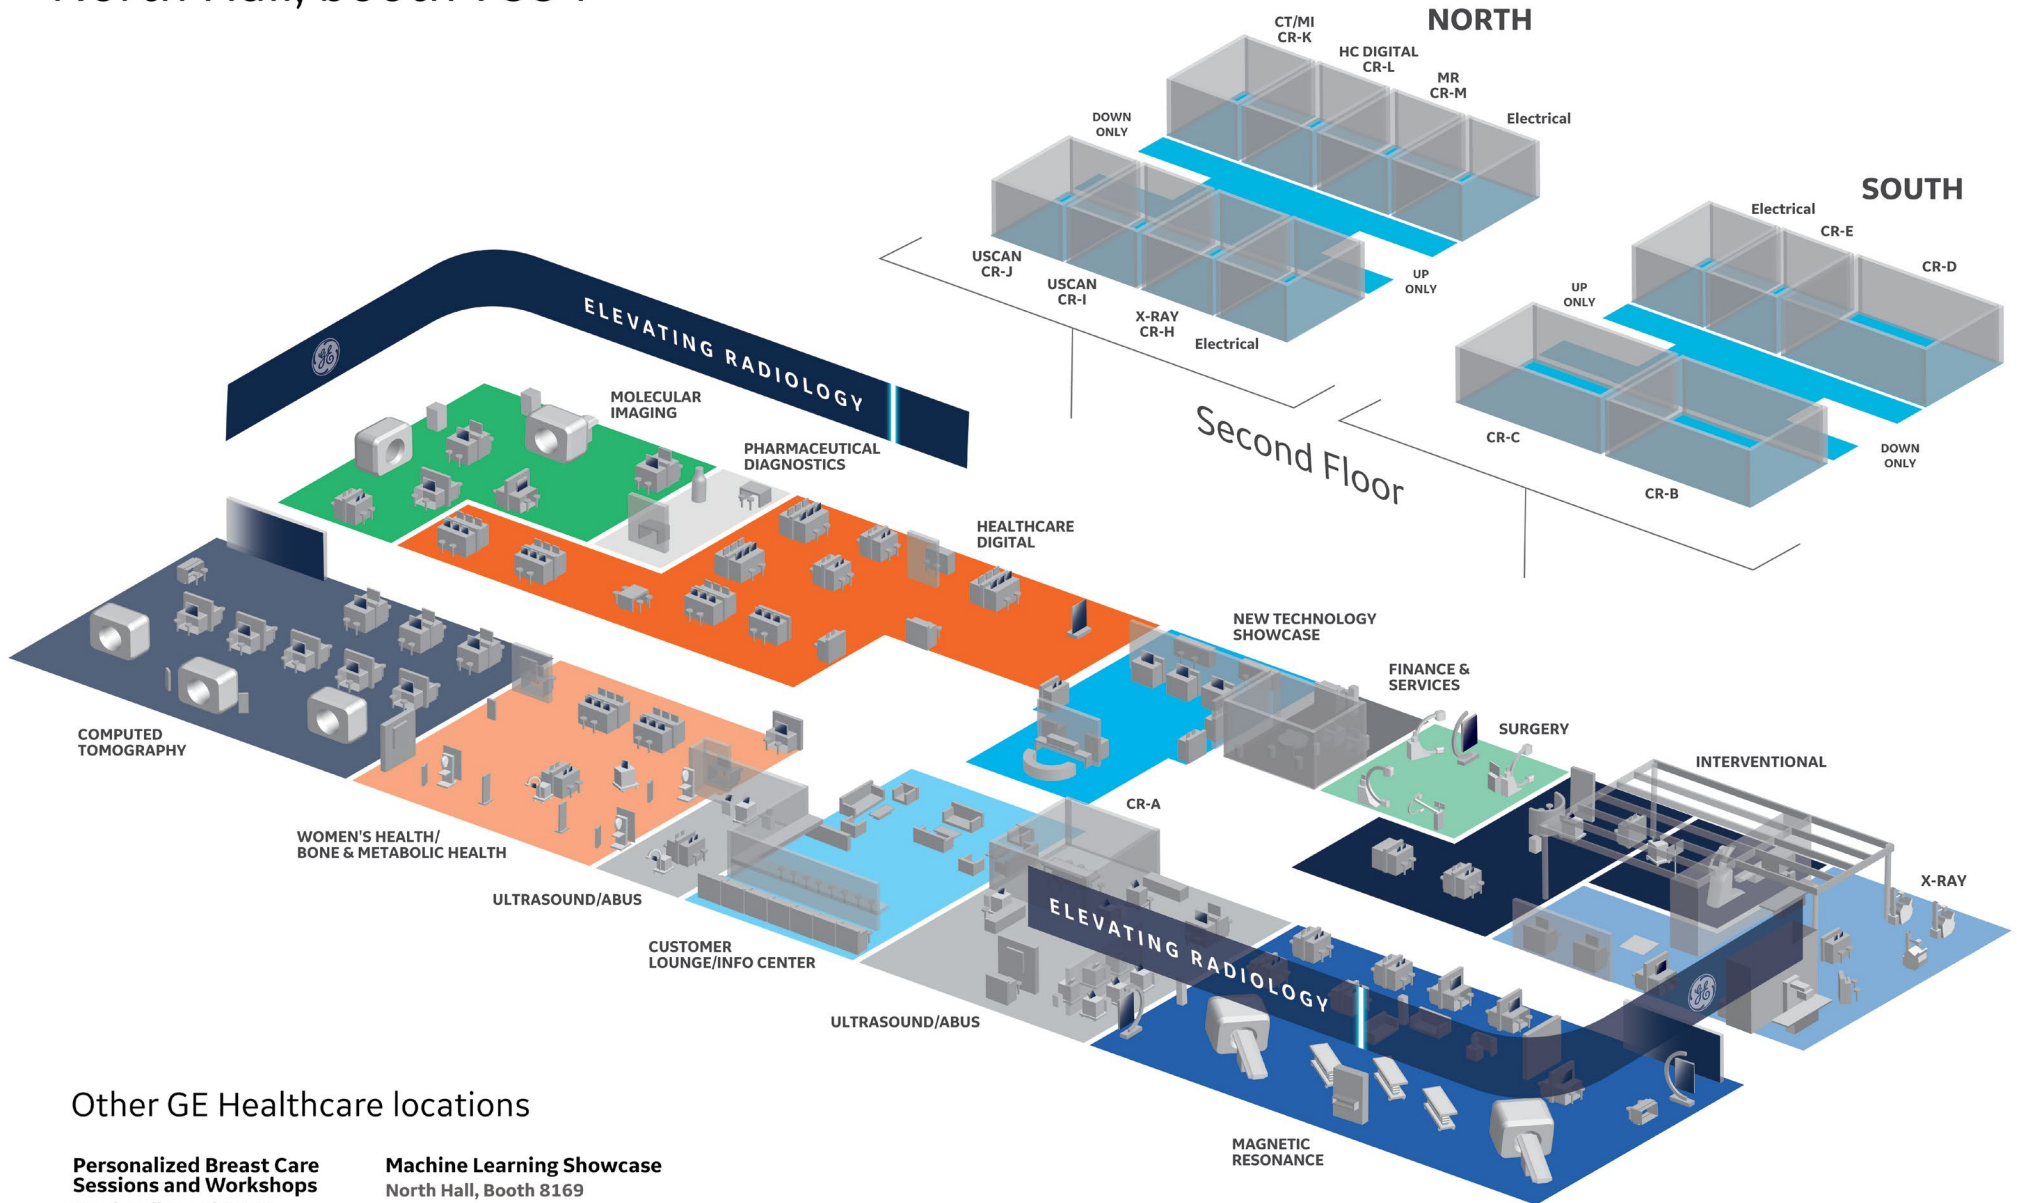

GE HEALTHCARE @ RSNA 2018

North Hall, booth 7334

Other GE Healthcare locations

Personalized Breast Care Sessions and Workshops
North Hall, Booth 8156

Machine Learning Showcase
North Hall, Booth 8169

GE HEALTHCARE @ RSNA 2018

Overview - North Hall

Meeting Rooms

Sourcing	USCAN National Accounts	USCAN Field Sales	Info Desk	HC Digital/AI	HC Digital/EI	Core Imaging/ Contract Media	Latin America	Europe	Amit Phadnis	Japan, ASEAN and Korea	Terri Bresenham	Jacob (Bram) Stolk	USCAN Service
MS421	MS420	MS419	Info Desk	MS417	MS416	MS415	MS414	MS413	MS412	MS411	MS410	MS409	MS408

Machine Learning Showcase
8169

RSNA Bistro

Personalized Breast Care Sessions and Workshops
8156

GE Healthcare
7334