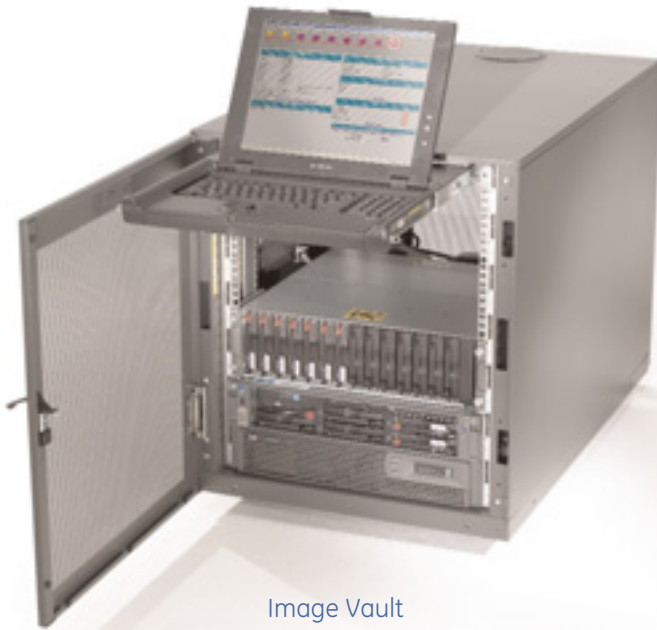

Vivid i

Vivid 7

Non-GE System*

Image Vault

HIS*

Web*

Centricity
Cardiology*

Long-term
Image Storage
• NAS*
• PACS*
• Plasmon UDO Library**

EchoPAC PC

EchoPAC PC

EchoPAC PC

*optional connectivity package available for purchase to link to your existing system
**GE-exclusive hardware option only available for purchase in the Americas